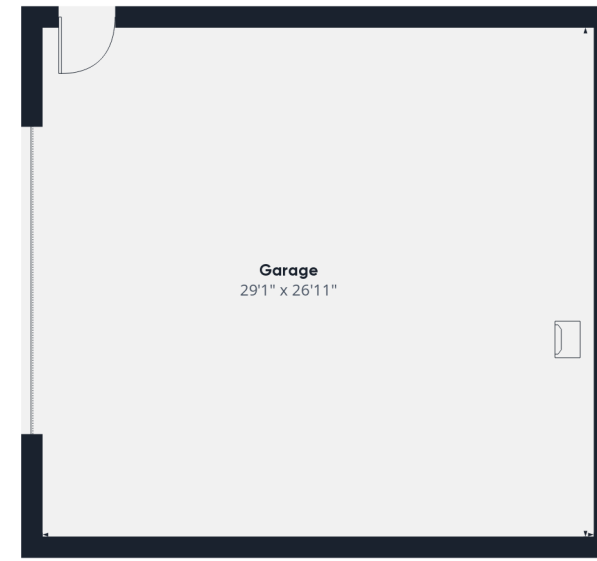

Floor 0 Building 1

Floor 0 Building 2

Floor 0 Building 3

Approximate total area⁽¹⁾
2655.62 ft²

(1) Excluding balconies and terraces

While every attempt has been made to ensure accuracy, all measurements are approximate, not to scale. This floor plan is for illustrative purposes only.